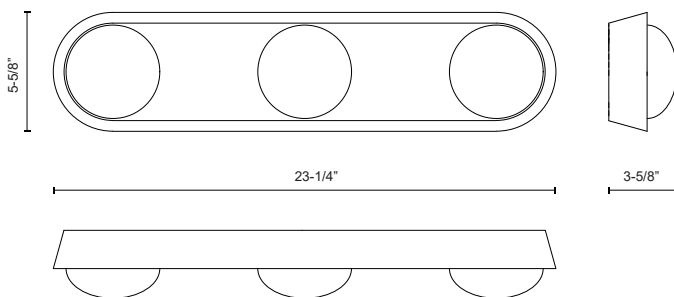

## ALONSO WV320323

|                        |                                      |
|------------------------|--------------------------------------|
| FIXTURE DIMENSIONS     | W23-1/4" x H5-5/8" x E3-5/8"         |
| HEIGHT FROM CENTER     | 2-3/4"                               |
| EXTENSION              | 3-5/8"                               |
| LIGHT SOURCE           | LED with DC Driver                   |
| WATTAGE                | 13W                                  |
| TOTAL LUMENS           | 960lm                                |
| DELIVERED LUMENS       | 300lm*                               |
| VOLTAGE                | 120V                                 |
| COLOR TEMPERATURE      | 3000K                                |
| CRI (RA)               | 90CRI                                |
| DIMMABLE               | Yes, TRIAC/ELV Dimmer (Not Included) |
| GLASS DETAILS          | Opal Glass                           |
| MATERIAL               | Steel + Aluminum + Alabaster Detail  |
| SHADE DETAILS          | Steel Shade with Alabaster Detail    |
| CEC TITLE 24 JA8       | Yes, JA8-2022                        |
| ILLUMINATION DIRECTION | Front                                |
| INSTALL OPTIONS        | Wall Mount, All Orientation          |
| ADA COMPLIANT          | YES                                  |
| LOCATION               | Damp                                 |
| PAINT FINISH           | UB01; VB01;                          |

[ D - Diameter, L - Length, W - Width, H - Height, E - Extension ]